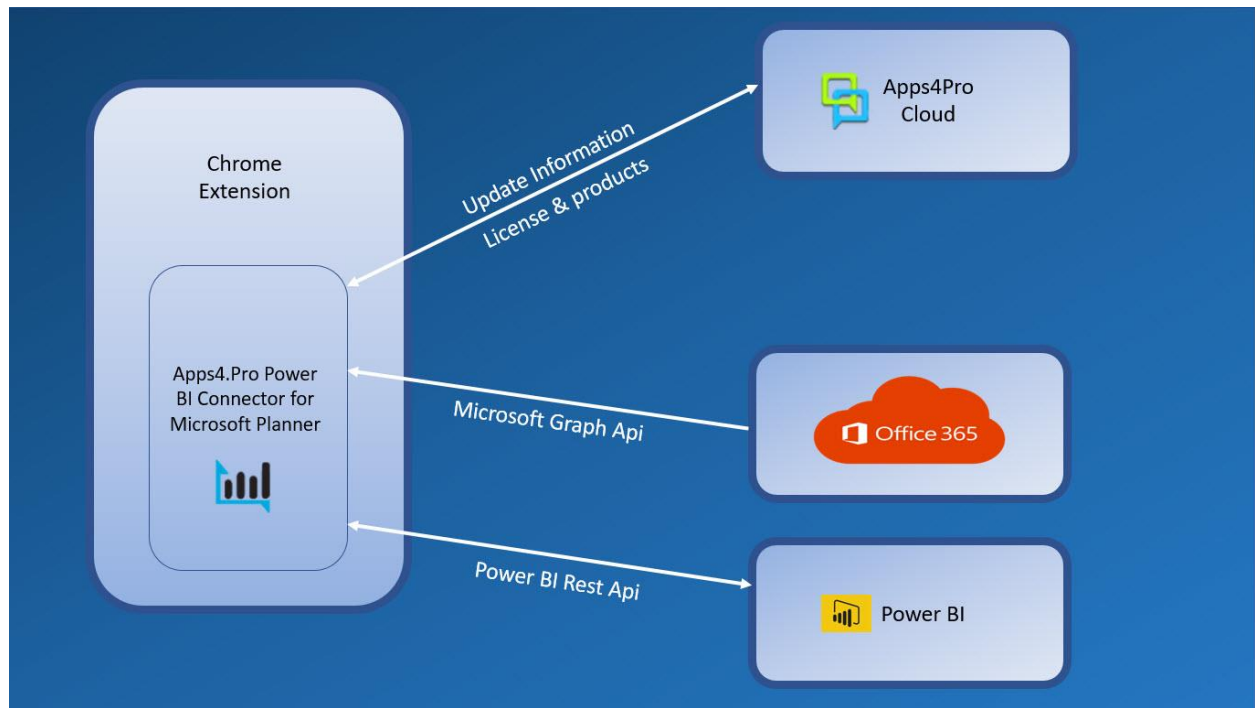

Architecture Diagram

How it built?

This extension is built using Microsoft Graph APIs to perform actions in Microsoft Planner and Power BI rest APIs to perform actions in Microsoft Power BI. The user can use this extension by adding corresponding Planner and Power BI account. Hence the communication between your tenant and Microsoft Planner as well as Power BI is direct. We will not store any information on our servers expect your Office 365 login email address for license validation purpose and product update information.

Please contact us on support@jijitechnologies.com if you have any specific questions and we are happy to help you.